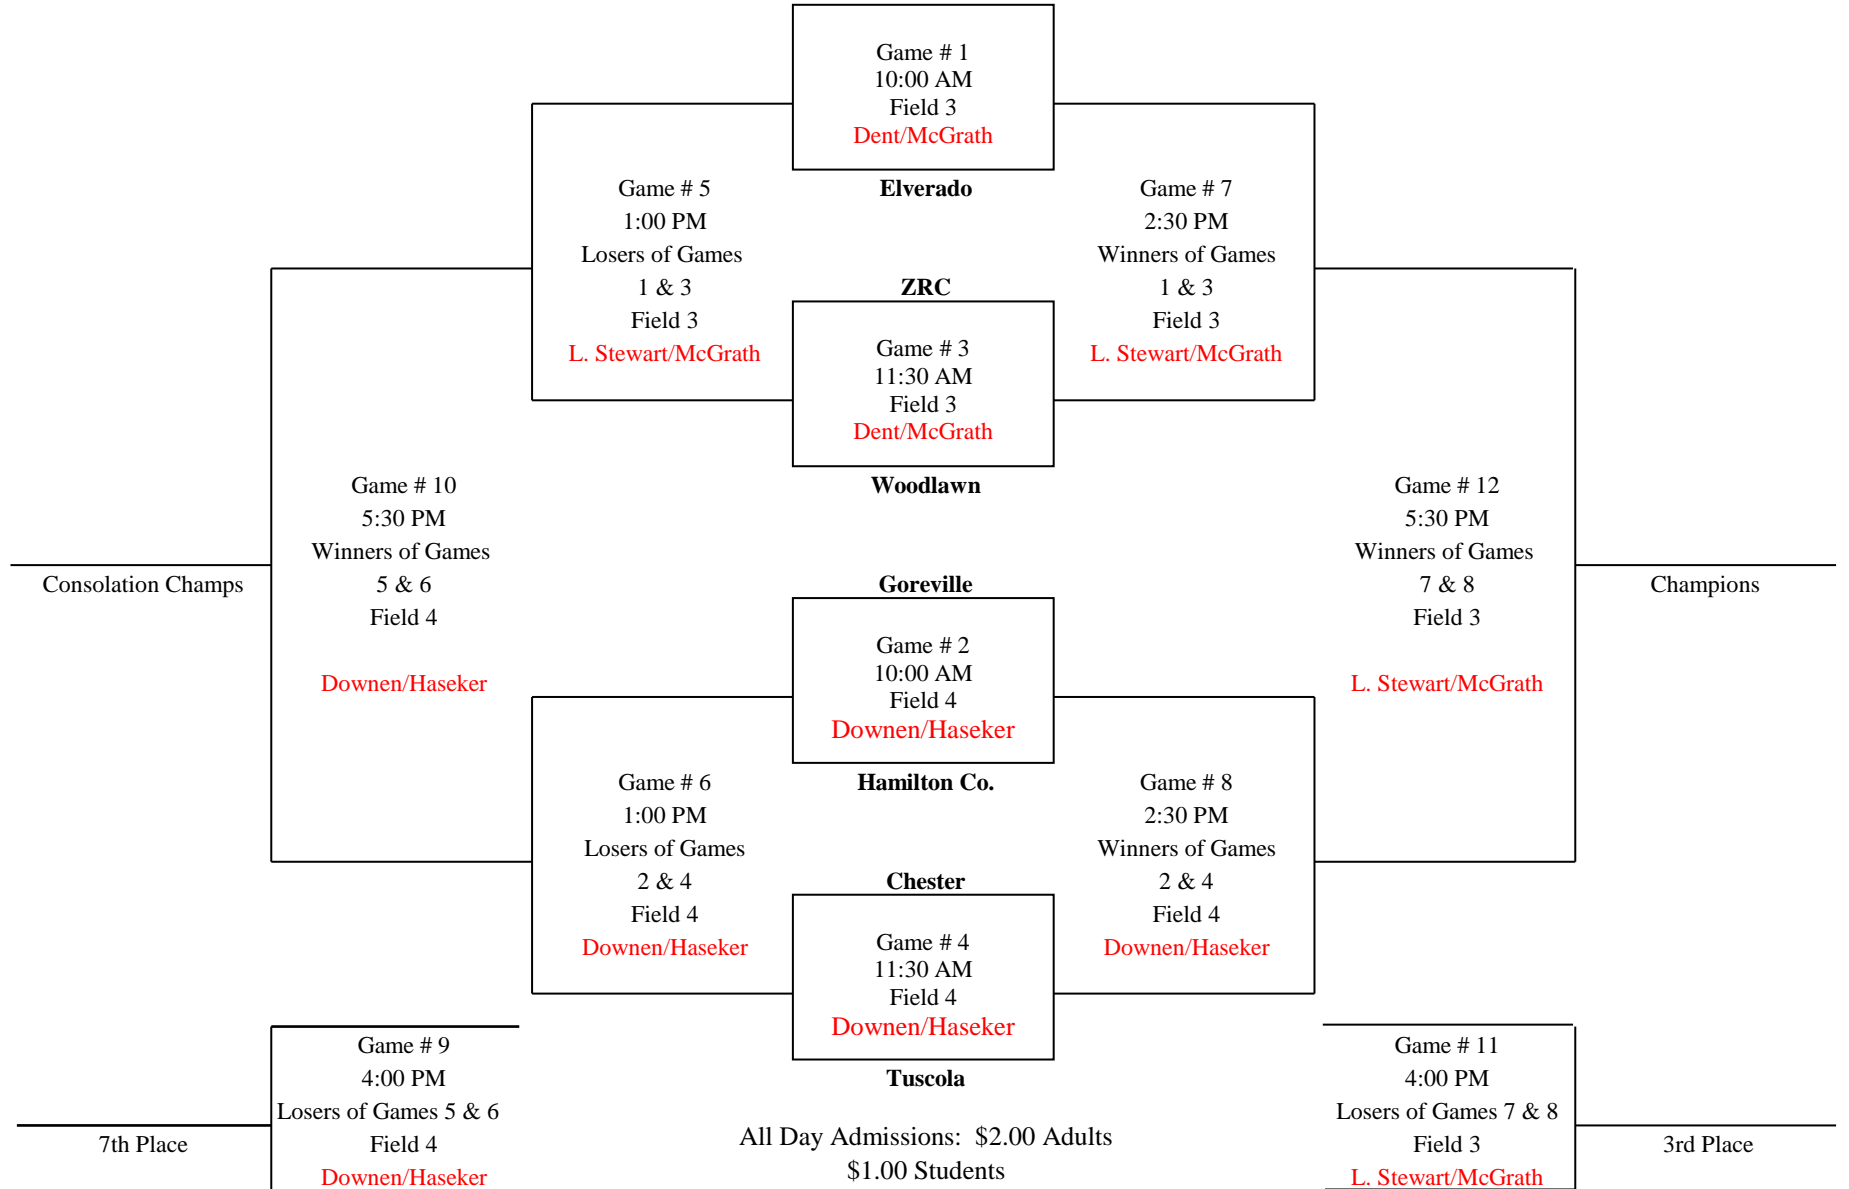

17th Annual Benton Invitational Softball Tournament

May 10th, 2014

10:00AM

Benton Community Park

Benton

All Day Admissions: \$2.00 Adults
 \$1.00 Students
 Concessions available all day
 Rain Date: NONE

17th Annual Benton Invitational Softball Tournament
May 10th, 2014
10:00AM
Benton Community Park

All Day Admissions: \$2.00 Adults
\$1.00 Students
Concessions available all day
Rain Date: NONE

17th Annual Benton Invitational Softball Tournament
May 10th, 2014
10:00AM
Benton Community Park

All Day Admissions: \$2.00 Adults
\$1.00 Students
Concessions available all day
Rain Date: NONE